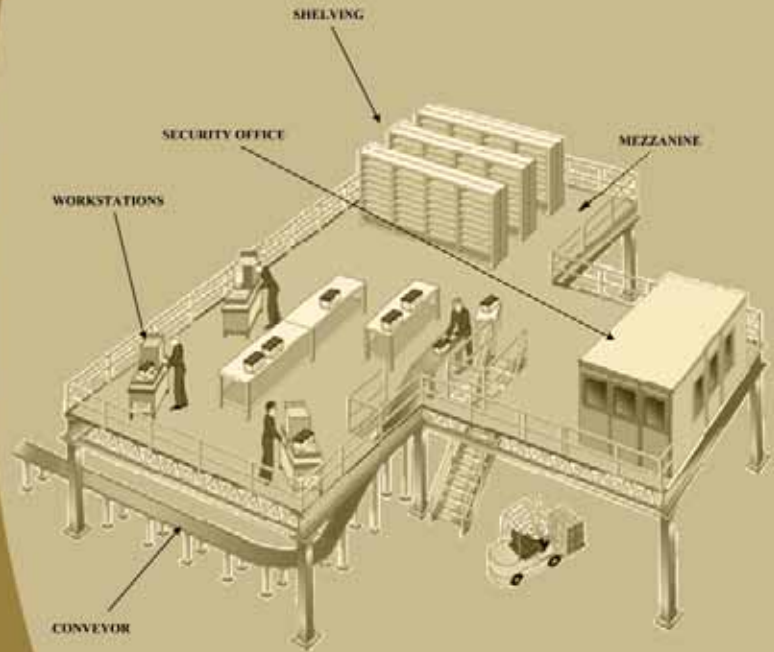

REM

SYSTEMS INC.

INNOVATIVE SOLUTIONS TO YOUR
MATERIALS HANDLING NEEDS

DESIGN

SALES

INSTALLATION

SERVICE