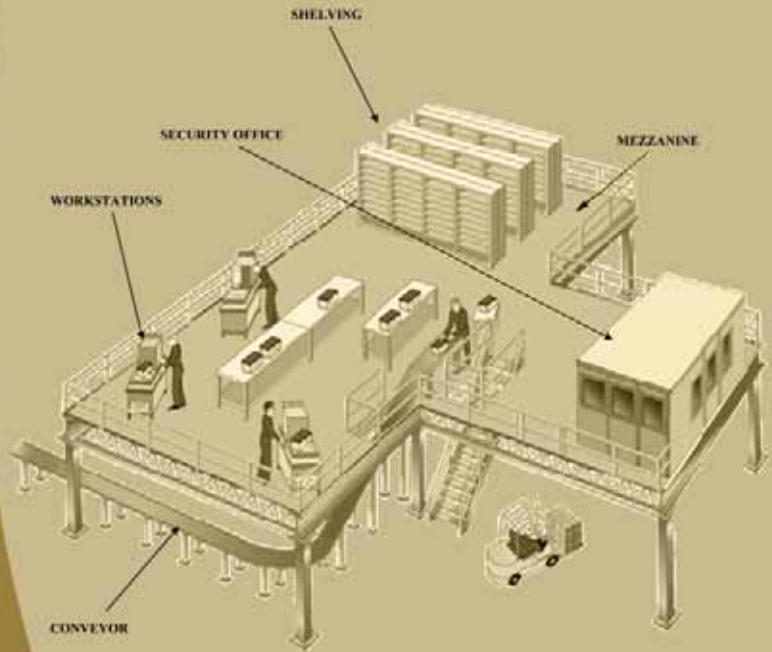

REM

SYSTEMS INC.

INNOVATIVE SOLUTIONS TO YOUR
MATERIALS HANDLING NEEDS

DESIGN

SALES

INSTALLATION

SERVICE